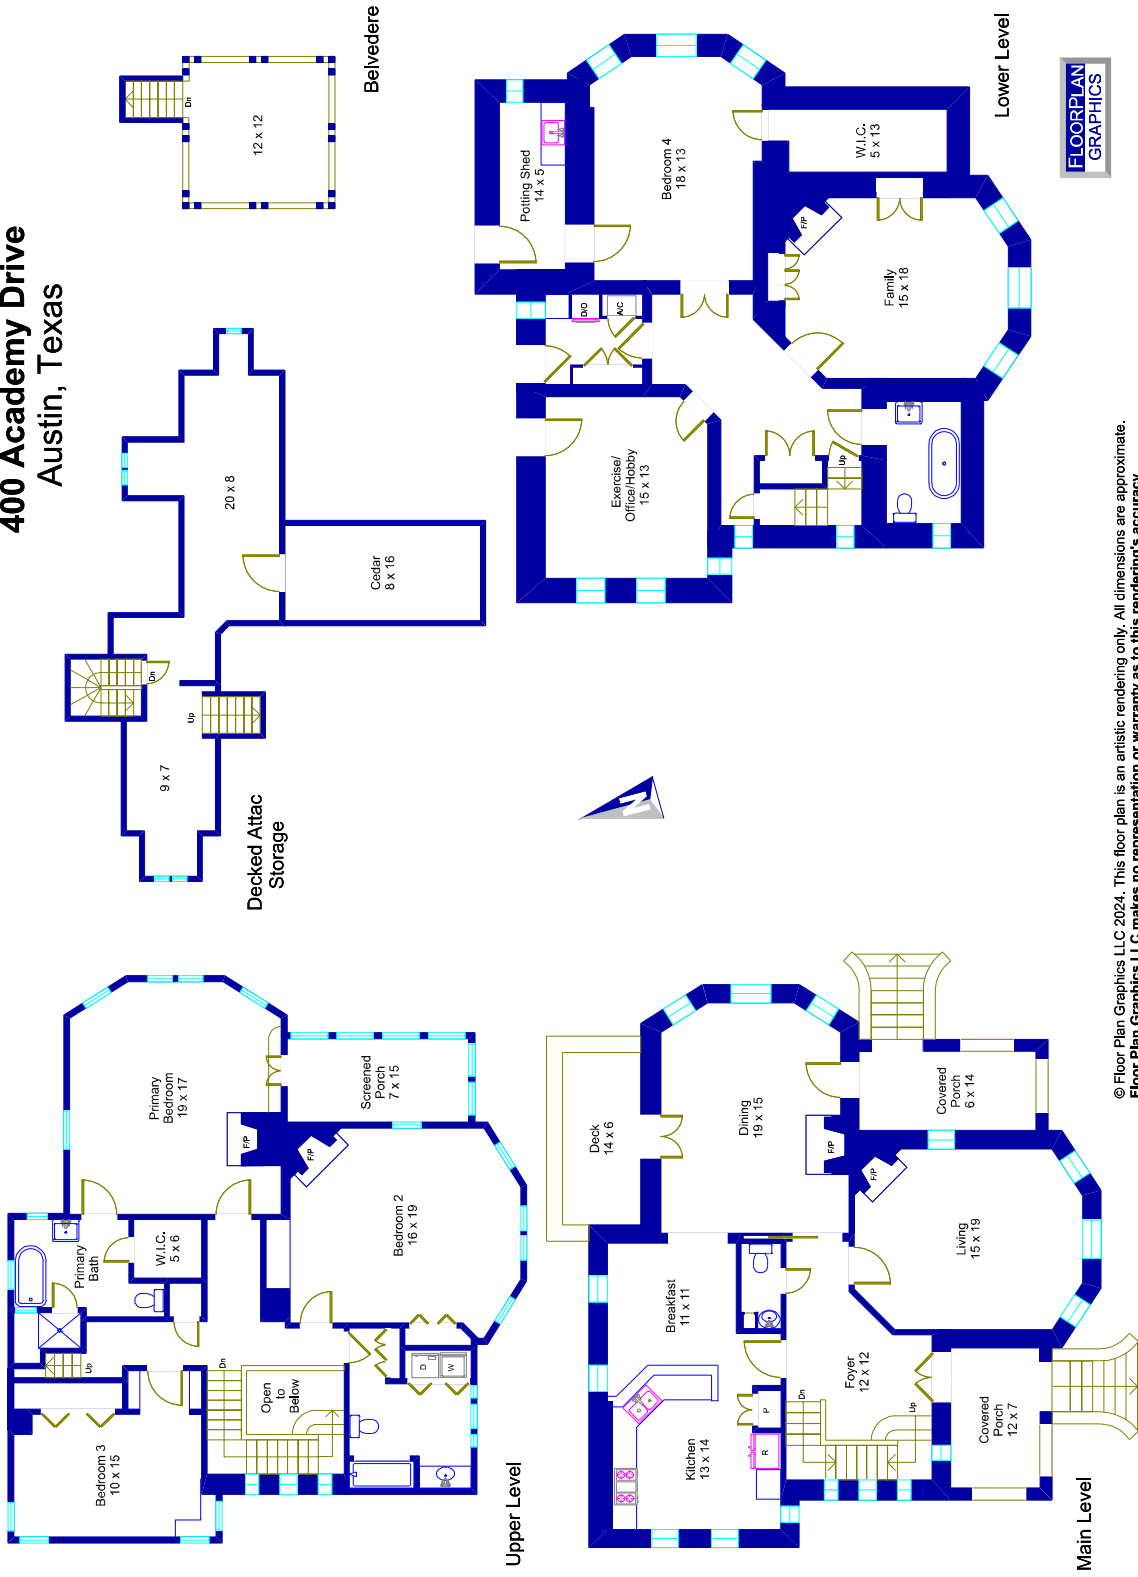

400 Academy Drive Austin, Texas

FLOORPLAN
GRAPHICS

© Floor Plan Graphics LLC 2024. This floor plan is an artistic rendering only. All dimensions are approximate. Floor Plan Graphics LLC makes no representation or warranty as to this rendering's accuracy and measurements or dimensions should be relied upon with independent verification. This floor plan and its respective square footage information and material remain the property of Floor Plan Graphics LLC.